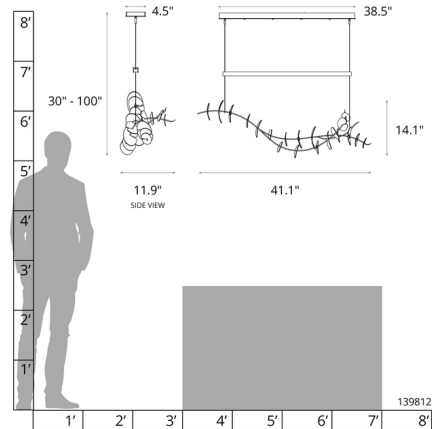

Description

The Lily Linear Pendant features delicate sculptural vines which hold steel lily pads in varying sizes. Lily brings bold botanical glamour into any environment. Choose a finish for the canopy, LED light bar, and fixture core and a color for the five accent lily pads. Canopy: 38.5 inch x 4.5 inch rectangle. Slope ceiling adaptable one way to 45 degrees. Lifetime Limited Warranty when installed in residential setting. Handcrafted to order by skilled artisans in Vermont, USA.
 Note: : Not all color/finish options are available.

Specifications

COLOR	Satin Red
BODY FINISH	Dark Smoke
WATTAGE	25W
DIMMER	Low Voltage Electronic
DIMENSIONS	41.1"L x 11.9"W x 14.1"H
INTEGRATED LED MODULE	1 x LED/25W/120-277V LED
COUNTRY OF ORIGIN	United States

Technical Information

PRODUCT DIMENSIONS	Adjustable Min/Max Overall Height: 30" - 100"
COLOR RENDERING	90 CRI
LAMP COLOR	3000K
LUMENS/WATT	46.00
LUMINOUS FLUX	1150 lumens

Shown in dark smoke / satin red