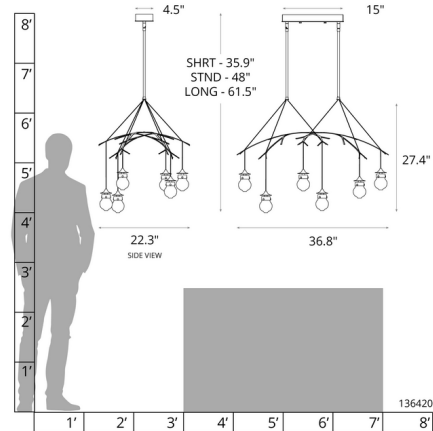

### Description

The Kiwi Linear Chandelier brings a hint of the outdoors into your interior space. Thick Clear hand blown glass diffusers hang under branches of steel casting a warm glow across your room. Available in Standard, Short and Long fixed lengths. Canopy: 15 inch x 4.5 inch rectangle. Slope ceiling adaptable one way to 45 degrees. Double down-rod fixtures can be used in one direction only. The two down-rods must remain the same length. The fixtures will run parallel or along the slope, but not perpendicular or up the slope. Lifetime Limited Warranty when installed in residential setting. Handcrafted to order by skilled artisans in Vermont, USA.

### Specifications

COLOR	Clear
BODY FINISH	Black
WATTAGE	120W
DIMMER	Low Voltage Electronic
DIMENSIONS	36.8"L x 22.3"W x 27.4"H
BULB NOT INCLUDED	6 x T3/GY6.35 (bipin)/20W/12V Halogen
COUNTRY OF ORIGIN	United States

### Technical Information

PRODUCT DIMENSIONS . . . . . Fixed Length: 48"

Shown in black / clear

CLICK TO VIEW PRODUCT

Notes: