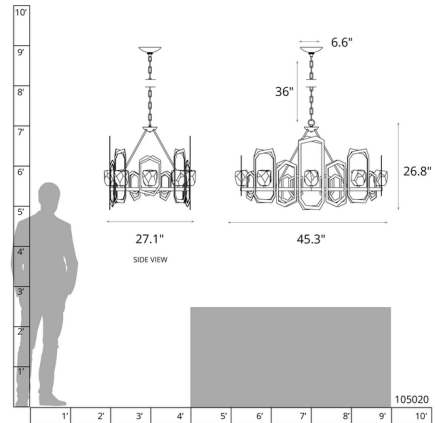

By Hubbardton Forge

Description

The Gatsby Oval Bar Chandelier brings an opulence to your space with its larger than life presence. Elegant hand cut Crystals adorn the detailed steel frame openings. Canopy: 6.6 inch diameter. Slope ceiling adaptable to 45 degrees. Lifetime Limited Warranty when installed in residential setting. Handcrafted to order by skilled artisans in Vermont, USA.

Shown in vintage platinum / crystal

Specifications

COLOR	Crystal
BODY FINISH	Vintage Platinum
WATTAGE	480W
DIMMER	Standard 120V
DIMENSIONS	45.3"W x 26.8"H x 27.1"D
BULB NOT INCLUDED	8 x B10/Candelabra (E12)/60W/120V Incandescent
OTHER BULB OPTIONS	8 x B10/Candelabra (E12)/120V LED
COUNTRY OF ORIGIN	United States

Technical Information

PRODUCT DIMENSIONS Adjustable Chain Length: 36"

CLICK TO VIEW PRODUCT

Notes: