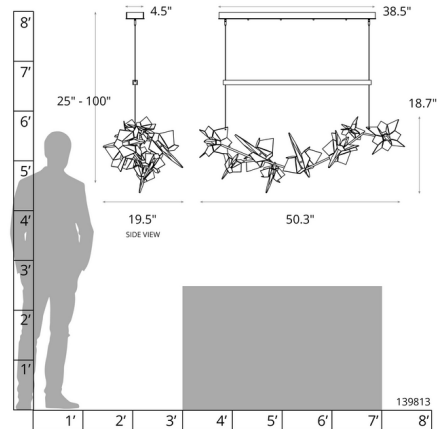

Description

The Belladonna Linear Pendant features a beautifully lit branch of crystal flowers and steel. The three smaller florets come in your choice of accent Colors. Choose a finish for the canopy and fixture core and an accent color for the three smaller florets. Canopy: 38.5 inch x 4.5 inch rectangle. Slope ceiling adaptable to 45 degrees. Limited lifetime warranty when installed in a residential setting. Handcrafted to order by skilled artisans in Vermont, USA.

Specifications

COLOR Soft Gold
 BODY FINISH Dark Smoke
 WATTAGE 20W
 DIMMER Low Voltage Electronic
 DIMENSIONS 50.3"L x 19.5"W x 18.7"H
 INTEGRATED LED MODULE 1 x LED/20W/120-277V LED
 COUNTRY OF ORIGIN United States

Technical Information

PRODUCT DIMENSIONS Min/Max Adjustable Length: 25" - 100"
 COLOR RENDERING 90 CRI
 LAMP COLOR 3000K
 LUMENS/WATT 57.50
 LUMINOUS FLUX 1150 lumens

Shown in dark smoke / soft gold

CLICK TO VIEW PRODUCT