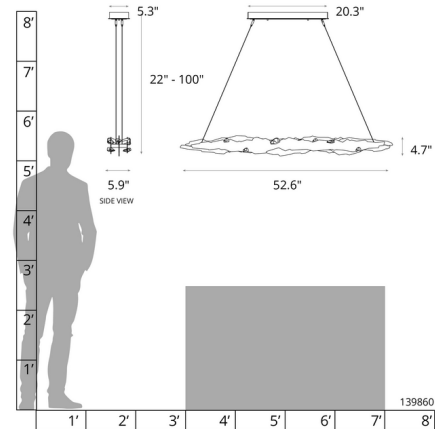

### Specifications

COLOR	Crystal
BODY FINISH	Dark Smoke
WATTAGE	46W
DIMMER	Low Voltage Electronic
DIMENSIONS	52.6"L x 5.9"W x 4.7"H
INTEGRATED LED MODULE	1 x LED/46W/120-277V LED
COUNTRY OF ORIGIN	United States

### Technical Information

PRODUCT DIMENSIONS	Min/Max Adjustable Length: 22" - 100"
COLOR RENDERING	90 CRI
LAMP COLOR	3000K
LUMENS/WATT	44.13
LUMINOUS FLUX	2030 lumens

CLICK TO VIEW PRODUCT

Notes: