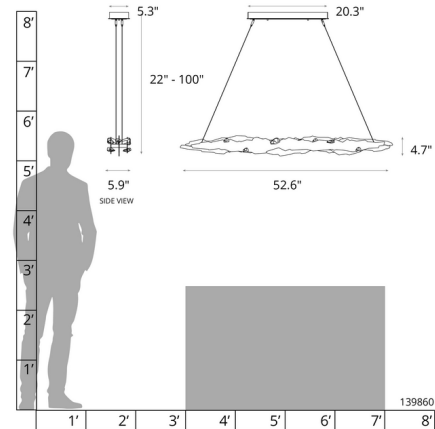

Shown in dark smoke / crystal

Specifications

COLOR	Crystal
BODY FINISH	Dark Smoke
WATTAGE	46W
DIMMER	Low Voltage Electronic
DIMENSIONS	52.6"L x 5.9"W x 4.7"H
INTEGRATED LED MODULE	1 x LED/46W/120-277V LED
COUNTRY OF ORIGIN	United States

Technical Information

PRODUCT DIMENSIONS	Min/Max Adjustable Length: 22" - 100"
COLOR RENDERING	90 CRI
LAMP COLOR	3000K
LUMENS/WATT	44.13
LUMINOUS FLUX	2030 lumens

CLICK TO VIEW PRODUCT

Notes: