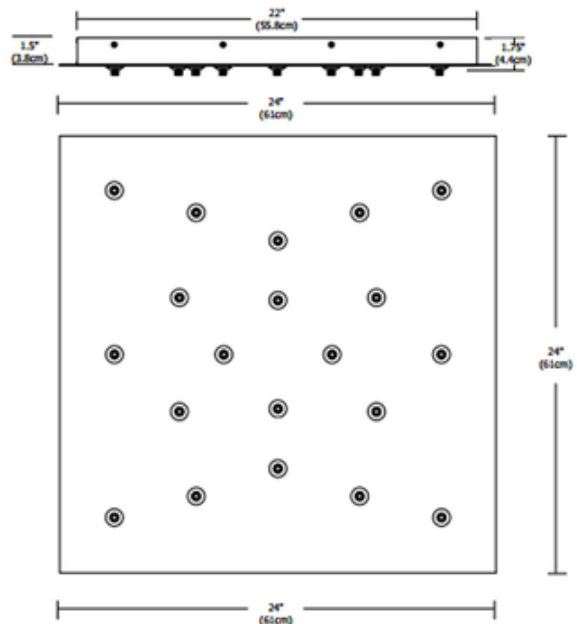

BRAND

PureEdge Lighting

DESCRIPTION

Fast Jack LED 24 Inch Square 20 Port Canopy features twenty Fast Jack ports and mounts to a standard 4 inch electrical box with plaster ring, or to an octagon box. Finish available in Satin Nickel. Available in a 20 and 26 port version. Includes eight drywall anchors for additional ceiling support. Maximum load is 12 volt, 20 watts for a total of 400 watts. LED dimming range varies. Reference corresponding fixture specification for dimmer type. Also available in a halogen version. ETL listed. 24 inch square x 1.75 inch height.

SHADE COLOR	N/A
BODY FINISH	Satin Nickel
WATTAGE	400W
DIMMER	Low Voltage Electronic
DIMENSIONS	24"L x 24"W x 1.75"H
BULB NOT INCLUDED	
LAMP	20 x LED/20W/12V LED

SPEC # EDG60292

COMPANY	PROJECT	FIXTURE TYPE	APPROVED BY	DATE