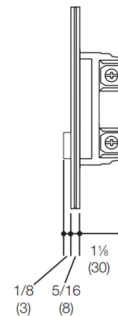

Shown in gloss white

Front View

Side View

### Specifications

COLOR	N/A
BODY FINISH	Gloss White
WATTAGE	N/A
DIMMER	N/A
DIMENSIONS	2.94"W x 4.69"H x 1.13"D
BULB	N/A
COUNTRY OF ORIGIN	China

CLICK TO VIEW PRODUCT

Notes: