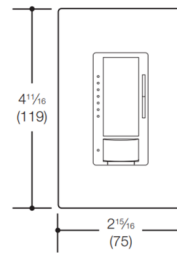

Lightology

lightology.com
866-954-4489
07-06-26

Project: _____
Company: _____
Location: _____ Fixture Type: _____
SPEC #: **LUT60299**
Approved On: _____ Approved By: _____

Maestro Occupancy Sensor LED+Dimmer By Lutron

Description

The Maestro occupancy sensor LED+ dimmers (formerly CL) features infrared sensors that automatically control the lights in an area. The Maestro LED+ LED dimmer combined a Maestro LED+ dimmer with an occupancy sensor. Controls up to 600 watts incandescent/halogen and 150 watts LED/CFL load types. Occupancy sensor can be set to auto-on/auto-off or manual-on/auto off. Adjustable timeout (1, 3, 5, 15 or 30 minutes and high/low sensitivity adjustment. Single pole and multi-location capability. Works with a single standard 3-way switch or up to 9 companion dimmers/switches (MA-R or MSC-AD). Designer wall plate sold separately.

Shown in gloss white

Front View

Specifications

COLOR	N/A
BODY FINISH	Gloss White
WATTAGE	N/A
DIMMER	N/A
DIMENSIONS	2.94"W x 4.69"H x 1.13"D
BULB	N/A
COUNTRY OF ORIGIN	China

CLICK TO VIEW PRODUCT

Notes: