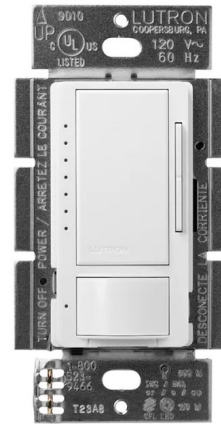

## Maestro Occupancy Sensor LED+Dimmer By Lutron

### Description

The Maestro occupancy sensor LED+ dimmers (formerly CL) features infrared sensors that automatically control the lights in an area. The Maestro LED+ LED dimmer combined a Maestro LED+ dimmer with an occupancy sensor. Controls up to 600 watts incandescent/halogen and 150 watts LED/CFL load types. Occupancy sensor can be set to auto-on/auto-off or manual-on/auto off. Adjustable timeout (1, 3, 5, 15 or 30 minutes and high/low sensitivity adjustment. Single pole and multi-location capability. Works with a single standard 3-way switch or up to 9 companion dimmers/switches (MA-R or MSC-AD). Designer wall plate sold separately.

Shown in gloss white

Front View

Side View

### Specifications

COLOR	N/A
BODY FINISH	Gloss White
WATTAGE	N/A
DIMMER	N/A
DIMENSIONS	2.94"W x 4.69"H x 1.13"D
BULB	N/A
COUNTRY OF ORIGIN	China

CLICK TO VIEW PRODUCT

Notes: