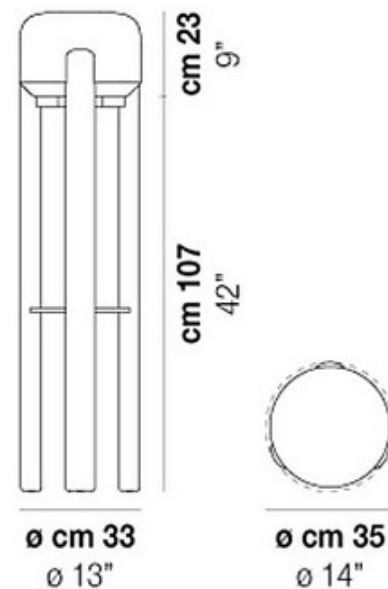

COMPANY

PROJECT

FIXTURE TYPE

APPROVED BY

DATE