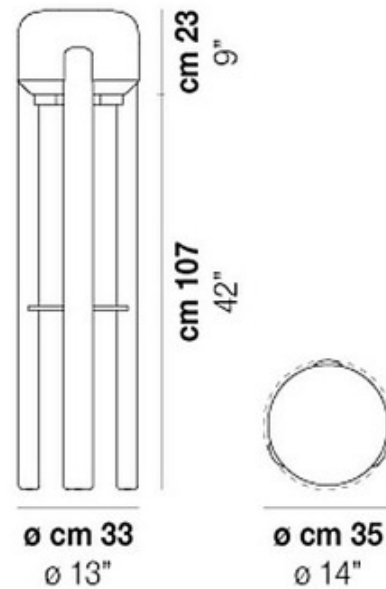

COMPANY

PROJECT

FIXTURE TYPE

APPROVED BY

DATE