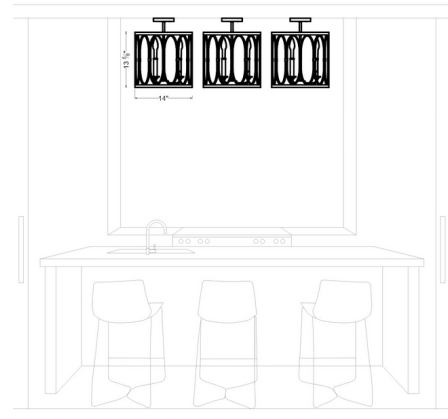

### Description

The Patrice Semi Flush Mount features a heavily textured and tactile Deep Abyss finish appearing as though it was pulled from a shipwreck. The humble oval motif design is fitting for a wide range of decor. Canopy: 5 inch diameter. ETL listed.

### Specifications

COLOR	N/A
BODY FINISH	Deep Abyss
WATTAGE	15W
DIMMER	Standard 120V
DIMENSIONS	14"W x 13.63"H
BULB NOT INCLUDED	3 x B11/Candelabra (E12)/5W/120V LED
OTHER BULB OPTIONS	3 x B10/Candelabra (E12)/60W/120V Incandescent
COUNTRY OF ORIGIN	China