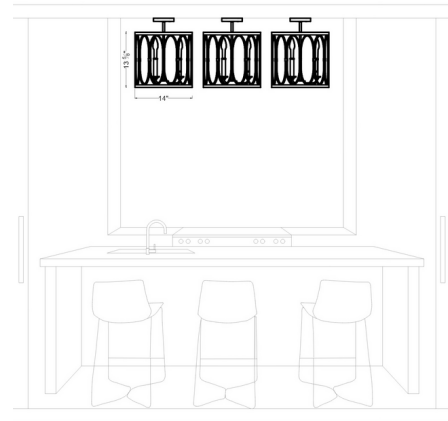

Description

The Patrice Semi Flush Mount features a heavily textured and tactile Deep Abyss finish appearing as though it was pulled from a shipwreck. The humble oval motif design is fitting for a wide range of decor. Canopy: 5 inch diameter. ETL listed.

Shown in deep abyss

Specifications

COLOR	N/A
BODY FINISH	Deep Abyss
WATTAGE	15W
DIMMER	Standard 120V
DIMENSIONS	14"W x 13.63"H
BULB NOT INCLUDED	3 x B11/Candelabra (E12)/5W/120V LED
OTHER BULB OPTIONS	3 x B10/Candelabra (E12)/60W/120V Incandescent
COUNTRY OF ORIGIN	China