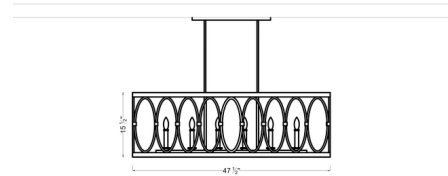

Description

The Patrice Linear Chandelier features a humble design with oval motifs that fits a wide range of decors. This warm rustic fixture would be at home in a farmhouse or transitional setting. Finished in rustic Deep Abyss. Canopy: 10.9 inch width x 5 inch depth. ETL listed. Suitable for damp locations.

Specifications

COLOR	N/A
BODY FINISH	Deep Abyss
WATTAGE	30W
DIMMER	Standard 120V
DIMENSIONS	47.5"L x 10.38"W x 15.5"H
BULB NOT INCLUDED	6 x B11/Candelabra (E12)/5W/120V LED
OTHER BULB OPTIONS	6 x B10/Candelabra (E12)/120V LED 6 x B10/Candelabra (E12)/60W/120V Incandescent
COUNTRY OF ORIGIN	China

Technical Information

PRODUCT DIMENSIONS Downrods: Two 6" and Eight 12"

Shown in deep abyss

CLICK TO VIEW PRODUCT

Notes: