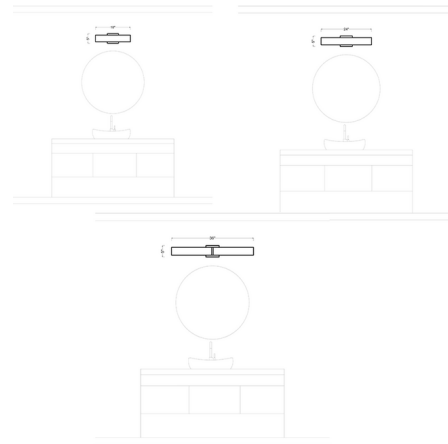

Lightology

lightology.com
866-954-4489
04-22-26

Project: _____

Company: _____

Location: _____ Fixture Type: _____

SPEC #: **VCS603137**

Approved On: _____ Approved By: _____

Cutler Bathroom Vanity Light

By Visual Comfort Studio

Description

The sleek Cutler Bathroom Vanity Light features a Clear Crackle or Clear Staggered Rock glass shade with a Chrome, or Satin Nickel finish. Available in three sizes. 120 volt LED light source. Advanced LED technology warms in color when dimmed (3000K - 2200K). 5 inch width x 18/24/36 inch height x 4.4 inch depth. May be mounted vertically or horizontally. ETL listed for damp locations.

Specifications

COLOR . . . . . Clear Crackle
BODY FINISH . . . . . Chrome
WATTAGE 15W
DIMMER . . . . . N/A
DIMENSIONS . . . . . 5"W x 18"H x 4.38"D
INTEGRATED LED MODULE . . . . . 1 x LED/15W/120V LED

Technical Information

LAMP LIFE . . . . . 50000 hours
COLOR RENDERING . . . . . 90 CRI
LAMP COLOR 3000K
LUMENS/WATT 90.00
LUMINOUS FLUX . . . . . 1350 lumens

CLICK TO VIEW PRODUCT

Notes: