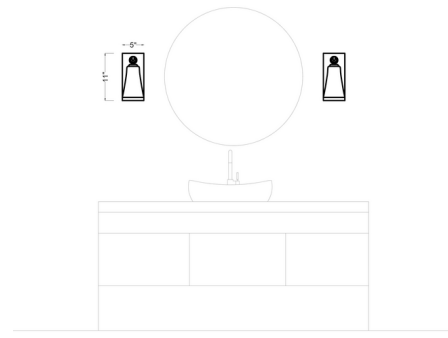

CLICK TO VIEW PRODUCT