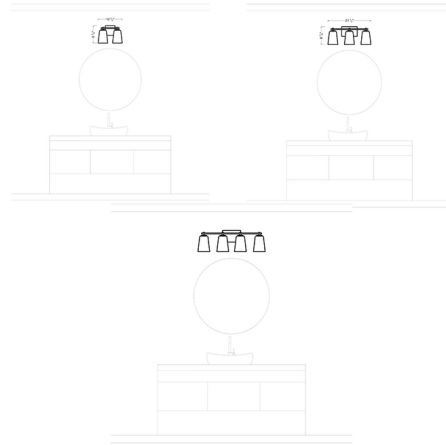

Shown in satin nickel / clear seeded