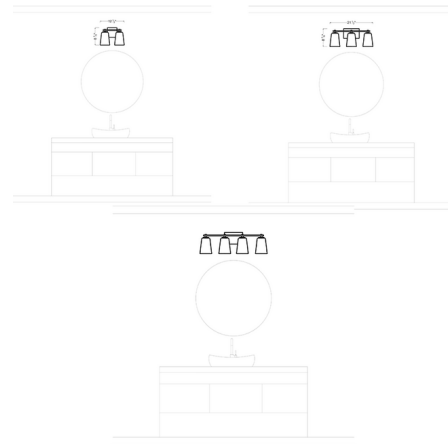

By Visual Comfort Studio

Description

The Mercer Bathroom Vanity Light introduces modern simplicity to your interior space. A smooth backplate and angled arms support tapered glass shades, casting warm, ambient light and subtle shadows throughout your room.

Shown in satin nickel / clear seeded

Specifications

COLOR Clear Seeded
BODY FINISH Satin Nickel
WATTAGE 18W
DIMMER Standard 120V
DIMENSIONS 12.5"W x 8.88"H x 6.875"D
BULB NOT INCLUDED 2 x Edison ST-Shape/Medium (E26)/9W/120V LED
COUNTRY OF ORIGIN China