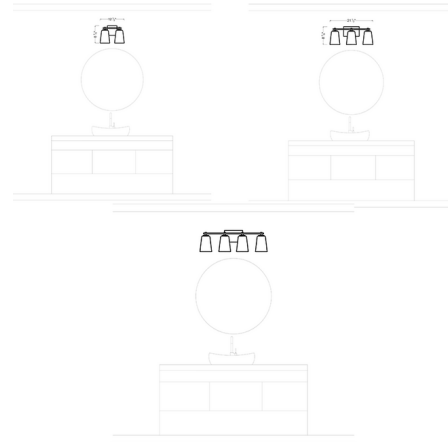

Shown in oil rubbed bronze / clear seeded