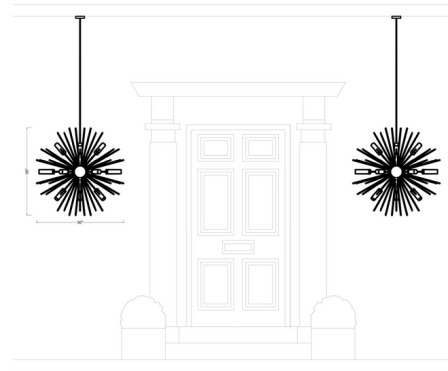

By Visual Comfort Studio

Description

The Hilo Chandelier features slim Oil Rubbed Bronze arms that extend out from a center hub to create an organic globe silhouette. Perfect to modernize both indoor and covered outdoor spaces. Canopy: 5 inch diameter. Includes one 6 inch and four 12 inch downrods. ETL listed for damp locations.

Shown in oil rubbed bronze / clear

Specifications

COLOR	Clear
BODY FINISH	Oil Rubbed Bronze
WATTAGE	60W
DIMMER	Standard 120V
DIMENSIONS	90"L x 36"W x 36"H
BULB NOT INCLUDED	12 x T6/Candelabra (E12)/5W/120V LED
OTHER BULB OPTIONS	12 x B10/Candelabra (E12)/60W/120V Incandescent
COUNTRY OF ORIGIN	China