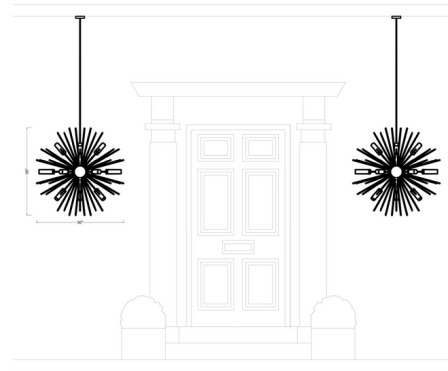

### Description

The Hilo Chandelier features slim Oil Rubbed Bronze arms that extend out from a center hub to create an organic globe silhouette. Perfect to modernize both indoor and covered outdoor spaces. Canopy: 5 inch diameter. Includes one 6 inch and four 12 inch downrods. ETL listed for damp locations.

Shown in oil rubbed bronze / clear

### Specifications

COLOR	Clear
BODY FINISH	Oil Rubbed Bronze
WATTAGE	60W
DIMMER	Standard 120V
DIMENSIONS	90"L x 36"W x 36"H
BULB NOT INCLUDED	12 x T6/Candelabra (E12)/5W/120V LED
OTHER BULB OPTIONS	12 x B10/Candelabra (E12)/60W/120V Incandescent
COUNTRY OF ORIGIN	China