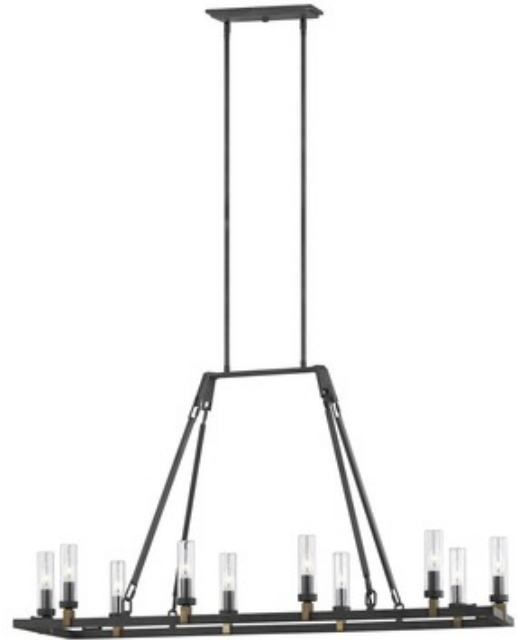

**DESIGNER**

Sean Lavin

**BRAND**

Visual Comfort Studio

**DESCRIPTION**

The transitional Landen Outdoor Linear Chandelier features a two-tone mix of Antique Forged Iron with Painted Aged Brass details. This modern farmhouse chandelier is versatile enough to fit a wide range of decor style from farmhouse to urban loft. Includes two 6 inch and eight 12 inch downrods. Canopy: 10.9 inch width x 5 inch depth. ETL listed.

<b>SHADE COLOR</b>	Clear
<b>BODY FINISH</b>	Antique Forged Iron
<b>WATTAGE</b>	50W
<b>DIMMER</b>	Standard 120V
<b>DIMENSIONS</b>	80.5"L x 47.38"W x 26.5"H x 16.38"D
<b>BULB NOT INCLUDED</b>	
<b>LAMP</b>	10 x B11/Candelabra (E12)/5W/120V LED 10 x B10/Candelabra (E12)/60W/120V Incandescent