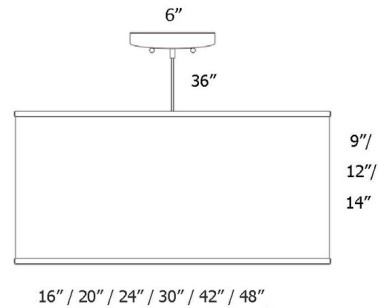

### Specifications

COLOR	..... Silk Champagne
BODY FINISH	..... Brushed Nickel
WATTAGE	..... 100W
DIMMER	..... Standard 120V
DIMENSIONS	..... 16"W x 9"H
BULB NOT INCLUDED	..... 1 x A19/Medium (E26)/100W/120V Incandescent
OTHER BULB OPTIONS	..... A19/Medium (E26)/120V LED CF/Medium (E26)/120V Compact Fluorescent