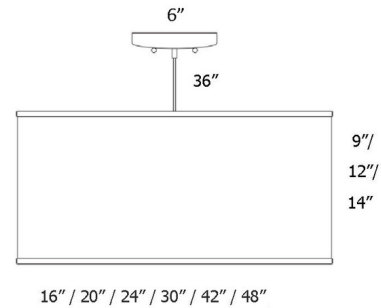

Description

The Thao Pendant is a clean decorative piece that bring perfect ambient lighting for a variety of spaces from over a table, a hotel, or restaurant and everywhere in between. Finished in Brushed Nickel. Available in six sizes. Canopy: 6 inch diameter. Made in the USA. UL listed.

Shown in brushed nickel / silk champagne

Specifications

COLOR	Silk Champagne
BODY FINISH	Brushed Nickel
WATTAGE	100W
DIMMER	Standard 120V
DIMENSIONS	16"W x 9"H
BULB NOT INCLUDED	1 x A19/Medium (E26)/100W/120V Incandescent
OTHER BULB OPTIONS	A19/Medium (E26)/120V LED CF/Medium (E26)/120V Compact Fluorescent