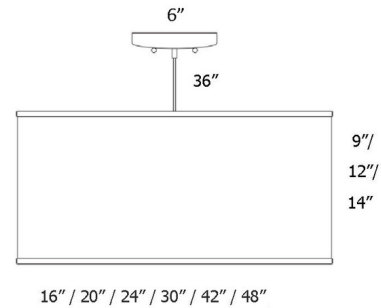

Description

The Thao Pendant is a clean decorative piece that bring perfect ambient lighting for a variety of spaces from over a table, a hotel, or restaurant and everywhere in between. Finished in Brushed Nickel. Available in six sizes. Canopy: 6 inch diameter. Made in the USA. UL listed.

Shown in brushed nickel / silk white

Specifications

COLOR	Silk White
BODY FINISH	Brushed Nickel
WATTAGE	100W
DIMMER	Standard 120V
DIMENSIONS	16"W x 9"H
BULB NOT INCLUDED	1 x A19/Medium (E26)/100W/120V Incandescent
OTHER BULB OPTIONS	A19/Medium (E26)/120V LED CF/Medium (E26)/120V Compact Fluorescent