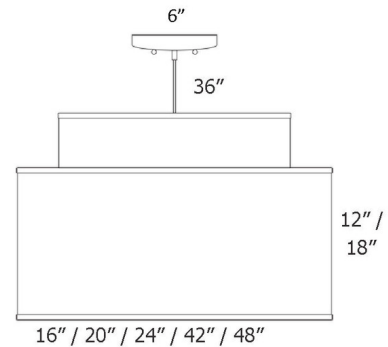

### Description

The Abba Drum Pendant is a gorgeous two tier contemporary masterpiece, making it a great addition to any interior space. Acrylic bottom diffuser. Canopy: 6 inch diameter. Made in the USA. UL listed.

### Specifications

COLOR . . . . . Silk Gunmetal  
BODY FINISH . . . . . Brushed Nickel  
WATTAGE . . . . . 20W  
DIMMER . . . . . Standard 120V  
DIMENSIONS . . . . . 16"W x 12"H  
BULB NOT INCLUDED . . . . . 1 x A19/Medium (E26)/20W/120V LED  
COUNTRY OF ORIGIN . . . . . United States

### Technical Information

PRODUCT DIMENSIONS . . . . . Adjustable Cable Length: 36"

Notes:

Shown in brushed nickel / silk gunmetal

CLICK TO VIEW PRODUCT