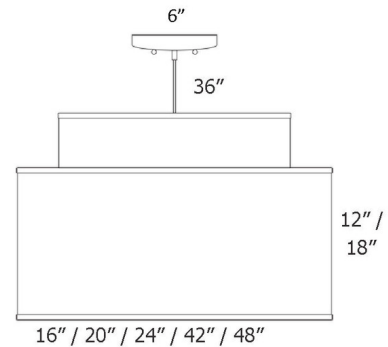

Description

The Abba Drum Pendant is a gorgeous two tier contemporary masterpiece, making it a great addition to any interior space. Acrylic bottom diffuser. Canopy: 6 inch diameter. Made in the USA. UL listed.

Specifications

COLOR Silk Gunmetal
BODY FINISH Brushed Nickel
WATTAGE 20W
DIMMER Standard 120V
DIMENSIONS 16"W x 12"H
BULB NOT INCLUDED 1 x A19/Medium (E26)/20W/120V LED
COUNTRY OF ORIGIN United States

Technical Information

PRODUCT DIMENSIONS Adjustable Cable Length: 36"

Notes:

Shown in brushed nickel / silk gunmetal

CLICK TO VIEW PRODUCT