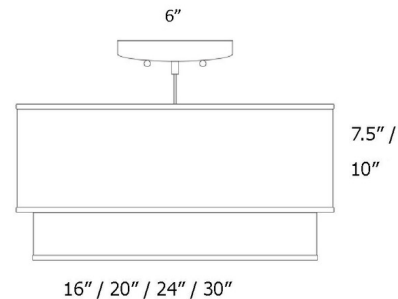

### Specifications

COLOR	Silk Gunmetal
BODY FINISH	Brushed Nickel
WATTAGE	100W
DIMMER	Standard 120V
DIMENSIONS	16"W x 7.5"H
BULB NOT INCLUDED	1 x A19/Medium (E26)/100W/120V Incandescent
OTHER BULB OPTIONS	A19/Medium (E26)/120V LED CF/Medium (E26)/120V Compact Fluorescent

### Technical Information

PRODUCT DIMENSIONS . . . . . Cable Length: 36"

CLICK TO VIEW PRODUCT

Notes: