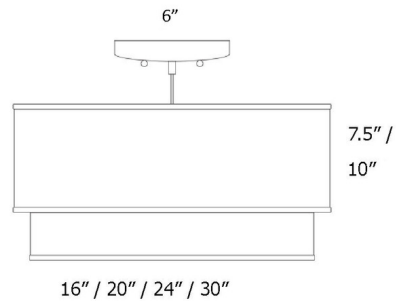

Description

Luther Pendant, designed by Seascope Lamps, is a mid-century modern masterpiece, perfect in any room of your home. Finished in Brushed Nickel. Includes 3 feet of silver cable to customize length. Can be used with LED or CFL equivalent bulbs. Canopy: 6 inch diameter. Handmade in the USA. UL listed.

Shown in brushed nickel / silk orange

Specifications

COLOR	Silk Orange
BODY FINISH	Brushed Nickel
WATTAGE	100W
DIMMER	Standard 120V
DIMENSIONS	16"W x 7.5"H
BULB NOT INCLUDED	1 x A19/Medium (E26)/100W/120V Incandescent
OTHER BULB OPTIONS	A19/Medium (E26)/120V LED CF/Medium (E26)/120V Compact Fluorescent
COUNTRY OF ORIGIN	United States

Technical Information

PRODUCT DIMENSIONS	Adjustable Cable Length: 36"
--------------------	------------------------------

CLICK TO VIEW PRODUCT

Notes: