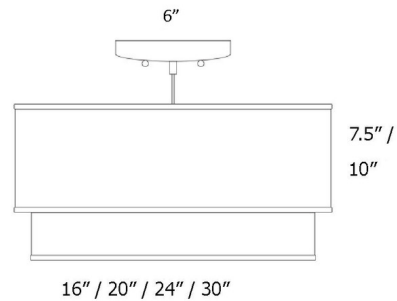

### Specifications

COLOR . . . . . Silk Orange  
BODY FINISH . . . . . Brushed Nickel  
WATTAGE . . . . . 100W  
DIMMER . . . . . Standard 120V  
DIMENSIONS . . . . . 16"W x 7.5"H  
BULB NOT INCLUDED . . . . . 1 x A19/Medium (E26)/100W/120V Incandescent  
OTHER BULB OPTIONS . . . . . A19/Medium (E26)/120V LED  
CF/Medium (E26)/120V Compact Fluorescent  
COUNTRY OF ORIGIN . . . . . United States

### Technical Information

PRODUCT DIMENSIONS . . . . . Adjustable Cable Length: 36"

CLICK TO VIEW PRODUCT

Notes: