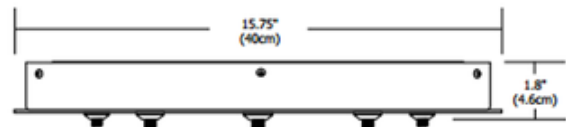

BRAND

PureEdge Lighting

DESCRIPTION

Fast Jack LED 16 Inch Round 5 Port Canopy features five Fast Jack ports and mounts to a standard 4 inch electrical box with plaster ring, or to an octagon box. Finish in Satin Nickel. Available in a 5, 7 and 9 port version. Includes 3 drywall anchors for additional ceiling support and power supply which fits inside the canopy. Maximum load per port is 12 volt, 40 watts for a total of 200 watts. LED dimming range varies. Reference corresponding fixture specification sheet for dimmer. LED version can also be used with maximum of 50 watt Halogen load per port. ETL listed. 15.75 inch diameter x 1.8 inch height.

Shown in: Satin Nickel

SHADE COLOR	N/A
BODY FINISH	Satin Nickel
WATTAGE	200W
DIMMER	Low Voltage Electronic
DIMENSIONS	15.75"W x 1.8"H
LAMP	5 x LED/40W/12V LED

ITEM NUMBER EDG60396

COMPANY	PROJECT	FIXTURE TYPE	APPROVED BY	DATE