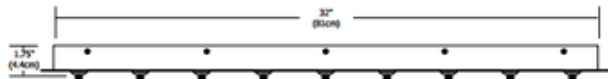

Fast Jack Linear 17 Port Canopy

Description:

Fast Jack Linear 17 Port Canopy features seventeen Fast Jack ports and mounts to a standard 4 inch electrical box with plaster ring, or to an octagon box. Finish in Satin Nickel. Available in a 14 and 17 port linear canopy version. Includes 4 drywall anchors for additional ceiling support and power supply which fits inside canopy. Maximum load per port is 12 volt, 20 watts for a total of 340 watts. Dimmable with a low voltage electronic dimmer. Also available in an LED version. ETL listed. 33.5 inch length x 11.2 inch width x 1.5 inch height.

Shown in: Satin Nickel

List Price: \$1382.00
 Our Price: \$1105.60

Shade Color: N/A
 Body Finish: Satin Nickel
 Lamp: 17 x 20W Halogen
 Wattage: 340W
 Dimmer: Low Voltage Electronic
 Dimensions: 33.5"L x 1.5"H x 11.2"W