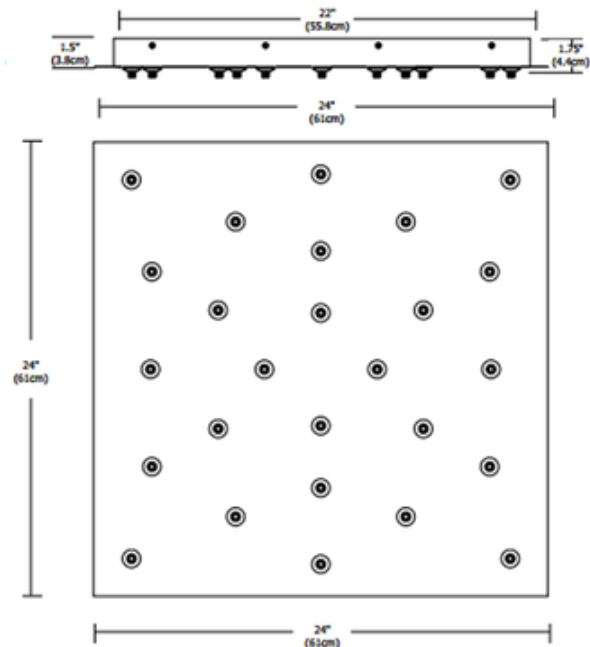

Technical Information

APERTURE SIZE	0.000"

ITEM NUMBER	EDG60401

COMPANY	PROJECT	FIXTURE TYPE	APPROVED BY	DATE