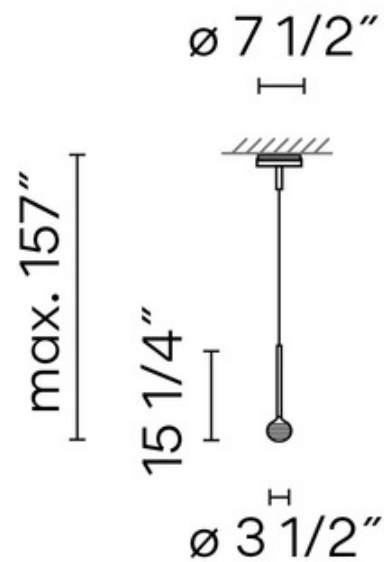

COMPANY	PROJECT	FIXTURE TYPE	APPROVED BY	DATE