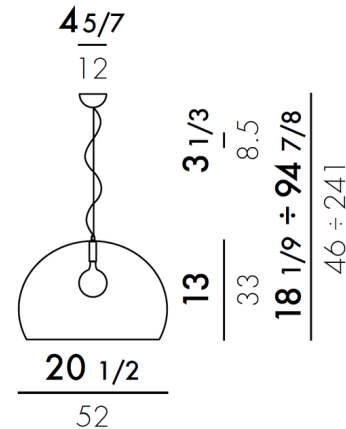

Lightology

lightology.com
866-954-4489
05-18-26

Project: _____
 Company: _____
 Location: _____ Fixture Type: _____
 SPEC #: **KRL60412**
 Approved On: _____ Approved By: _____

FL/Y Pendant By Kartell

Description

The FL/Y Pendant features a transparent or matte acrylic shade. The FL/Y pendant brings to mind a soap bubble, iridescent with reflections of light.

Shown in light blue

Specifications

COLOR	Light Blue
BODY FINISH	N/A
WATTAGE	15W
DIMMER	Standard 120V
DIMENSIONS	20.5"W x 13"H
BULB NOT INCLUDED	1 x G40/Medium (E26)/15W/120V LED
COUNTRY OF ORIGIN	Italy