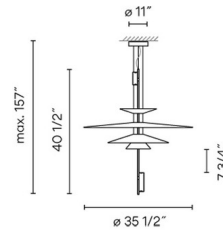

CLICK TO VIEW PRODUCT

Notes: