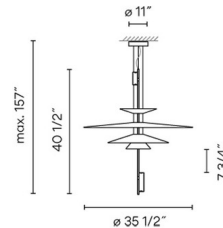

CLICK TO VIEW PRODUCT

Notes: