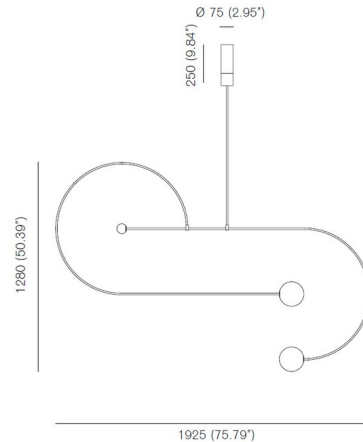

CLICK TO VIEW PRODUCT

Notes: