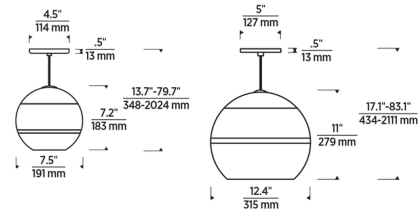

### Specifications

COLOR	Clear
BODY FINISH	Aged Brass
WATTAGE	3.5W
DIMMER	Low Voltage Electronic
DIMENSIONS	7.5"W x 7.2"H
BULB NOT INCLUDED	1 x Edison Tube/Medium (E26)/3.5W/120V LED
COUNTRY OF ORIGIN	China