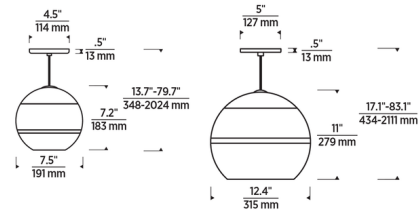

### Specifications

COLOR . . . . . Clear  
 BODY FINISH . . . . . Aged Brass  
 WATTAGE . . . . . 3.5W  
 DIMMER . . . . . Low Voltage Electronic  
 DIMENSIONS . . . . . 7.5"W x 7.2"H  
 BULB NOT INCLUDED . . . . . 1 x Edison Tube/Medium (E26)/3.5W/120V LED  
 COUNTRY OF ORIGIN . . . . . China