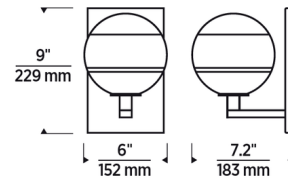

### Specifications

COLOR	Clear
BODY FINISH	Satin Nickel
WATTAGE	3.5W
DIMMER	Low Voltage Electronic
DIMENSIONS	6"W x 9"H x 7.2"D
BULB NOT INCLUDED	1 x T6/Candelabra (E12)/3.5W/120V LED
COUNTRY OF ORIGIN	China