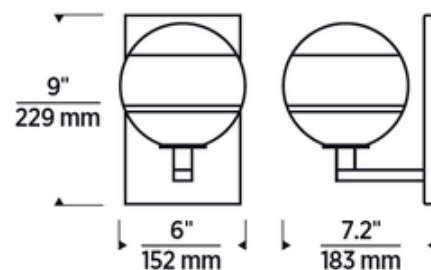

DESIGNER

Sean Lavin

BRAND

Visual Comfort Modern

DESCRIPTION

The Sedona Wall Sconce brings a touch of contemporary elegance to your space, with its glass orb set on an angled metal arm and large coordinating backplate. The glass has a perfectly smooth exterior, while the inside features gradually thickening bands that add dimension and visual interest. Use this light on its own or in multiples to bring ambient lighting into your living room, bedroom, or hallway. TRIAC or ELV dimmable. The options that include an LED bulb are Title 24 compliant. As each piece is crafted by artisans, slight variations may occur.

Shown in: Satin Nickel / Clear

SHADE COLOR	Clear
BODY FINISH	Satin Nickel
WATTAGE	3.5W
DIMMER	Low Voltage Electronic
DIMENSIONS	6"W x 9"H x 7.2"D
BULB NOT INCLUDED	
LAMP	1 x T6/Candelabra (E12)/3.5W/120V LED