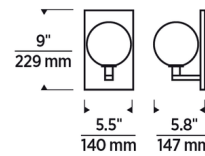

Shown in aged brass / clear

Specifications

COLOR	Clear
BODY FINISH	Aged Brass
WATTAGE	5W
DIMMER	Low Voltage Electronic
DIMENSIONS	5.5"W x 9"H x 5.8"D
BULB NOT INCLUDED	1 x Edison Tube/Candelabra (E12)/5W/120V LED
COUNTRY OF ORIGIN	China