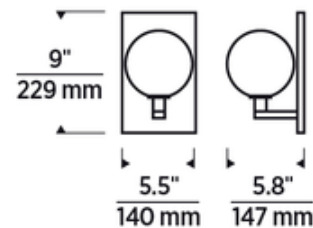

DESIGNER Sean Lavin
BRAND Visual Comfort Modern

DESCRIPTION

Exuding retro-inspired contemporary design, the Gambit Single Wall Sconce combines the hard lines of its plated metal hardware with a durable yet seemingly delicate borosilicate glass globe. Whether used individually or in multiples, this distinctive piece brings modern allure to bathrooms, living rooms, and hallways. TRIAC and ELV dimmable. The no-bulb option mounts facing up, and the option that includes a bulb mounts facing up or down. The option that includes a bulb is Title 24 compliant.

Shown in: Aged Brass / Clear

SHADE COLOR	Clear
BODY FINISH	Aged Brass
WATTAGE	5W
DIMMER	Low Voltage Electronic
DIMENSIONS	5.5"W x 9"H x 5.8"D
BULB NOT INCLUDED	
LAMP	1 x Edison Tube/Candelabra (E12)/5W/120V LED