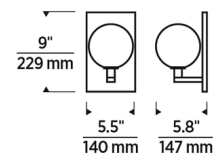

By Visual Comfort Modern

Description

Exuding retro-inspired contemporary design, the Gambit Single Wall Sconce combines the hard lines of its plated metal hardware with a durable yet seemingly delicate borosilicate glass globe. Whether used individually or in multiples, this distinctive piece brings modern allure to bathrooms, living rooms, and hallways. TRIAC and ELV dimmable. The no-bulb option mounts facing up, and the option that includes a bulb mounts facing up or down. The option that includes a bulb is Title 24 compliant.

Shown in aged brass / clear

Specifications

COLOR Clear
BODY FINISH Aged Brass
WATTAGE 5W
DIMMER Low Voltage Electronic
DIMENSIONS 5.5"W x 9"H x 5.8"D
BULB NOT INCLUDED 1 x Edison Tube/Candelabra (E12)/5W/120V LED
COUNTRY OF ORIGIN China