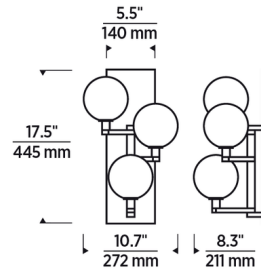

Description

Showcasing a contemporary design with a touch of retro inspiration, the Gambit Triple Wall Sconce seamlessly blends the straight lines of its plated metal hardware with durable yet seemingly delicate borosilicate glass globes. Whether used as a single or in groupings, this attractive fixture introduces modern appeal to bathrooms, living spaces, and hallways. TRIAC and ELV dimmable. The no-bulb option mounts facing up, and the option that includes bulbs mounts facing up or down. The option that includes bulbs is Title 24 compliant.

Shown in satin nickel / clear

Specifications

COLOR Clear
BODY FINISH Satin Nickel
WATTAGE 15W
DIMMER Low Voltage Electronic
DIMENSIONS 10.7"W x 17.5"H x 8.3"D
BULB NOT INCLUDED 3 x Edison Tube/Candelabra (E12)/5W/120V LED
COUNTRY OF ORIGIN China