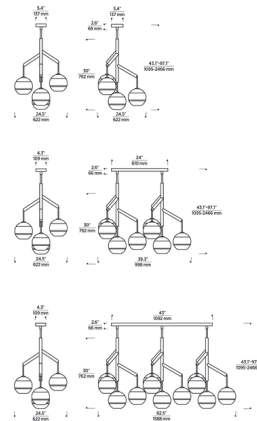

Lightology

lightology.com
866-954-4489
07-07-26

Project: _____

Company: _____

Location: _____ Fixture Type: _____

SPEC #: **TLG604232**

Approved On: _____ Approved By: _____

Sedona Chandelier By Visual Comfort Modern

Description

The Sedona Chandelier can be viewed as a deconstructed chandelier, consisting of glass orbs hanging by cords from asymmetrical metal branches. This eye-catching piece makes a distinctly modern statement and is a great focal point for living rooms, kitchens, and dining rooms. Each glass globe has a smooth exterior and features gradually thickening bands on the interior to add dimension and visual interest to your space. TRIAC or ELV dimmable. The options that include LED bulbs are Title 24 compliant. As each piece is crafted by artisans, slight variations may occur.

Shown in satin nickel / transparent smoke

Specifications

COLOR	Transparent Smoke
BODY FINISH	Satin Nickel
WATTAGE	14W
DIMMER	Low Voltage Electronic
DIMENSIONS	24.5"L x 24.5"W x 30"H
BULB NOT INCLUDED	4 x Edison Tube/Medium (E26)/3.5W/120V LED
COUNTRY OF ORIGIN	China