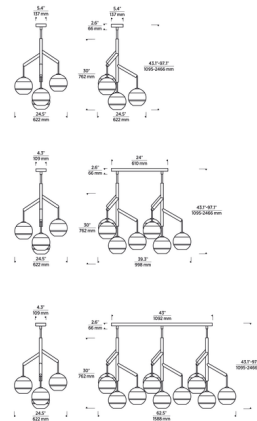

### Description

The Sedona Chandelier can be viewed as a deconstructed chandelier, consisting of glass orbs hanging by cords from asymmetrical metal branches. This eye-catching piece makes a distinctly modern statement and is a great focal point for living rooms, kitchens, and dining rooms. Each glass globe has a smooth exterior and features gradually thickening bands on the interior to add dimension and visual interest to your space. TRIAC or ELV dimmable. The options that include LED bulbs are Title 24 compliant. As each piece is crafted by artisans, slight variations may occur.

### Specifications

COLOR	Transparent Smoke
BODY FINISH	Satin Nickel
WATTAGE	14W
DIMMER	Low Voltage Electronic
DIMENSIONS	24.5"L x 24.5"W x 30"H
BULB NOT INCLUDED	4 x Edison Tube/Medium (E26)/3.5W/120V LED
COUNTRY OF ORIGIN	China