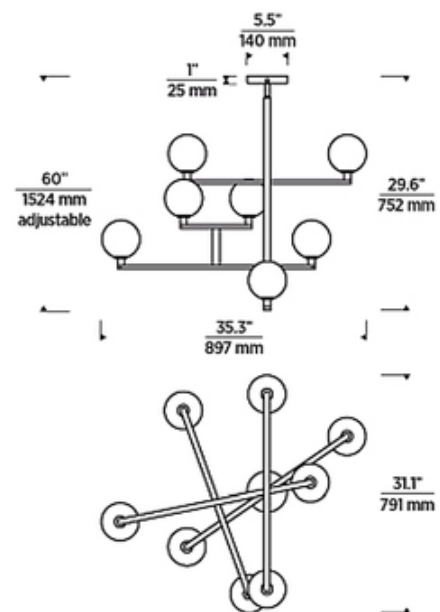

Shown in: Aged Brass / Clear

SHADE COLOR	Clear
BODY FINISH	Aged Brass
WATTAGE	40W
DIMMER	Low Voltage Electronic
DIMENSIONS	35.3"W x 29.6"H x 31.1"D
BULB NOT INCLUDED	
LAMP	8 x Edison Tube/Candelabra (E12)/5W/120V LED
SPEC #	TLG604241