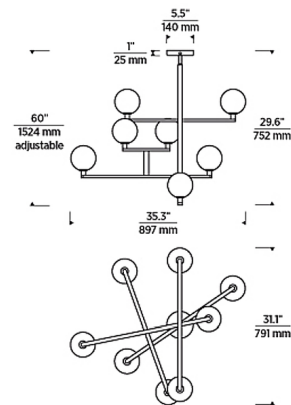

Shown in aged brass / clear

Specifications

COLOR	Clear
BODY FINISH	Aged Brass
WATTAGE	40W
DIMMER	Low Voltage Electronic
DIMENSIONS	35.3"W x 29.6"H x 31.1"D
BULB NOT INCLUDED	8 x Edison Tube/Candelabra (E12)/5W/120V LED
COUNTRY OF ORIGIN	China