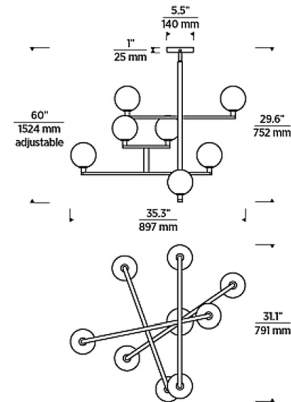

Shown in aged brass / clear

Specifications

COLOR	Clear
BODY FINISH	Aged Brass
WATTAGE	40W
DIMMER	Low Voltage Electronic
DIMENSIONS	35.3"W x 29.6"H x 31.1"D
BULB NOT INCLUDED	8 x Edison Tube/Candelabra (E12)/5W/120V LED
COUNTRY OF ORIGIN	China