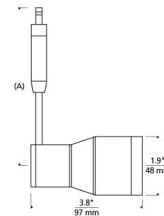

### Description

The Ace Freejack Head is a classic adjustable spot head design and can pivot 90 degrees horizontal to straight down. Compatible for use with 1-circuit Monorail track system or Freejack canopy. Integrated lens holder accommodates up to two lenses and louvers, sold separately. Includes Freejack connector. Freejack canopy required if used as a monopoint, sold separately.

### Specifications

SHADE COLOR	N/A
BODY FINISH	Natural Brass
WATTAGE	7W
DIMMER	Low Voltage Electronic
DIMENSIONS	1.9"W x 3.8"H
INTEGRATED LED MODULE	1 x LED/7W/12V LED
COUNTRY OF ORIGIN	China

### Technical Information

PRODUCT DIMENSIONS	Stem: 5"L
LAMP LIFE	50000 hours
BEAM ANGLE	40°
COLOR RENDERING	90 CRI
LAMP COLOR	2700K
LUMENS/WATT	74.14
LUMINOUS FLUX	519 lumens

Shown in natural brass

CLICK TO VIEW PRODUCT