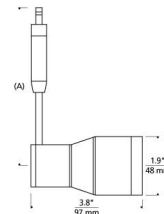

CLICK TO VIEW PRODUCT

Notes: