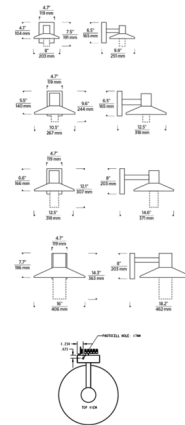

Shown in charcoal / clear

CLICK TO VIEW PRODUCT

Notes: