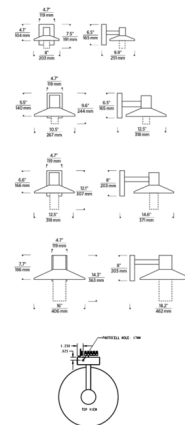

CLICK TO VIEW PRODUCT

Notes: