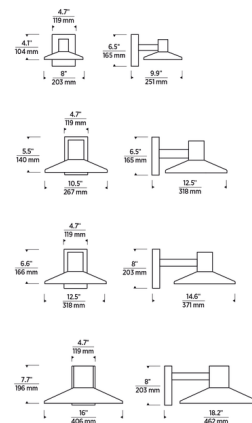

Shown in bronze / clear

CLICK TO VIEW PRODUCT

Notes: