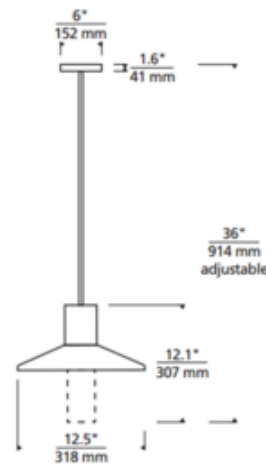

Ash Outdoor Pendant Light

Description:

The Ash Outdoor Pendant is a modern take on the classic industrial-style light fixture. Features a sleek metal shade with a clear acrylic lens, or clear acrylic cylinder creating a column of diffused light from under the shade. Made of aluminum in marine-grade powder coat finish Bronze or Charcoal with impact-resistant UV stabilized acrylic lens. Universal 120-277V with integral transient 2.5kV surge protection driver. Includes an 8 watt (low output) or 18 watt (high output) LED module. Symmetric light distribution. Adjustable stem length (3, 6 and 12 inch). Integrated ball joint that accommodates sloped ceiling up to 45 degrees. Dimmable with an electronic low voltage or 0-10V dimmer, sold separately. 5 year warranty.

Shown in: Charcoal / Clear Cylinder

Price: \$328.00

- Shade Color:** Clear Cylinder
- Body Finish:** Charcoal
- Lamp:** 1 x LED/8W/120V LED
- Wattage:** 8W
- Dimmer:** Low Voltage Electronic
- Dimensions:** 48.1"L x 12.5"W x 12.1"H

Technical Information

- Luminous Flux:** 619 lumens
- Lumens/Watt:** 77.38
- Lamp Color:** 2700 K
- Color Rendering:** 90 CRI
- Lamp Life:** 70000 hours

Product Number: TLG604340			
Company:		Fixture Type:	Date: Apr 06, 2020
Project:		Approved By:	