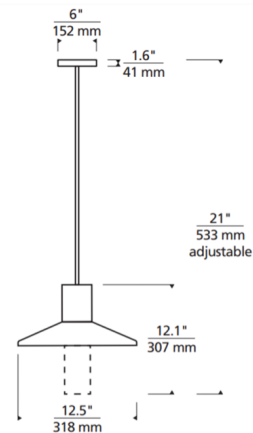

By Visual Comfort Modern

Description

The Ash Outdoor Pendant is a modern take on the classic industrial-style light fixture. Features a sleek metal shade with a clear acrylic lens, or clear acrylic cylinder creating a column of diffused light from under the shade. Made of aluminum in marine-grade powder coat finish Bronze or Charcoal with impact-resistant UV stabilized acrylic lens. Universal 120-277V with integral transient 2.5kV surge protection driver. Includes an 8 watt (low output) or 18 watt (high output) LED module. Symmetric light distribution. Adjustable stem length (one 3, 6 and 12 inch) with a maximum overall height of 34.7 inch. Integrated ball joint that accommodates sloped ceiling up to 45 degrees. Dimmable with an electronic low voltage or 0-10V dimmer, sold separately. 5 year warranty.

Specifications

COLOR	Clear Cylinder
BODY FINISH	Charcoal
WATTAGE	8W
DIMMER	Low Voltage Electronic
DIMENSIONS	12.5"W x 12.1"H
INTEGRATED LED MODULE	1 x LED/8W/120-277V LED
COUNTRY OF ORIGIN	China

Technical Information

PRODUCT DIMENSIONS	Maximum Overall Height: 34.7"
LAMP LIFE	70000 hours
COLOR RENDERING	90 CRI
LAMP COLOR	2700K
LUMENS/WATT	77.38
LUMINOUS FLUX	619 lumens

Shown in charcoal / clear cylinder

CLICK TO VIEW PRODUCT