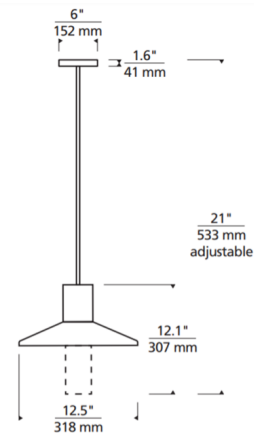

By Visual Comfort Modern

Description

The Ash Outdoor Pendant is a modern take on the classic industrial-style light fixture. Features a sleek metal shade with a clear acrylic lens, or clear acrylic cylinder creating a column of diffused light from under the shade. Made of aluminum in marine-grade powder coat Charcoal finish with impact-resistant UV stabilized acrylic lens. Universal 120-277V with integral transient 2.5kV surge protection driver. Includes an 8 watt (low output) or 18 watt (high output) LED module. Symmetric light distribution. Adjustable stem length (one 3, 6 and 12 inch) with a maximum overall height of 34.7 inch. Integrated ball joint that accommodates sloped ceiling up to 45 degrees. Dimmable with an electronic low voltage or 0-10V dimmer, sold separately. 5 year warranty.

Specifications

COLOR	Clear Cylinder
BODY FINISH	Charcoal
WATTAGE	8W
DIMMER	Low Voltage Electronic
DIMENSIONS	12.5"W x 12.1"H
INTEGRATED LED MODULE	1 x LED/8W/120-277V LED
COUNTRY OF ORIGIN	China

Technical Information

PRODUCT DIMENSIONS	Maximum Overall Height: 34.7"
LAMP LIFE	70000 hours
COLOR RENDERING	.90 CRI
LAMP COLOR	2700K
LUMENS/WATT	77.38
LUMINOUS FLUX	619 lumens

Shown in charcoal / clear cylinder

CLICK TO VIEW PRODUCT