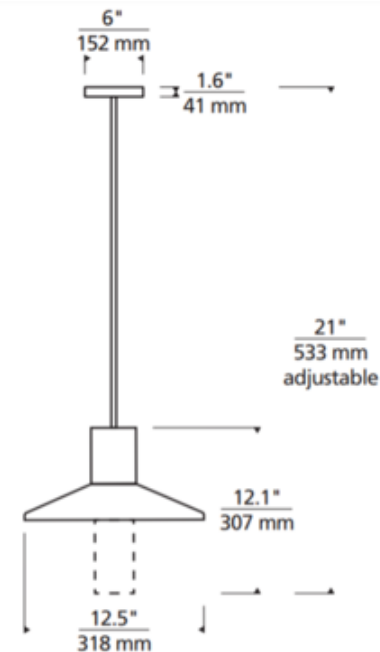

BRAND

Visual Comfort Modern

DESCRIPTION

The Ash Outdoor Clear Dome Pendant is a modern take on the classic industrial-style light fixture. Features a sleek metal shade and clear diffuser creating diffused light from under the shade. Made of aluminum in marine-grade powder coat finish Bronze or Charcoal with impact-resistant UV stabilized acrylic lens. Includes 8 watt, 120 volt 2700K or 3000K color temperature LED module, 90CRI, 400 lumens. 70,000 hour average lamp life. Universal 120-277V with integral transient 2.5kV surge protection driver. ETL listed. Title 24 compliant. IP65 rated for wet locations. 5 year warranty. Symmetric light distribution. 12.5 inch diameter x 8 inch height x 45.6 inch overall length. Dimmable with a low voltage electronic or 0-10V dimmer, sold separately.

Shown in: Bronze / Clear Lens

SHADE COLOR	Clear Lens
BODY FINISH	Bronze
WATTAGE	8W
DIMMER	Low Voltage Electronic
DIMENSIONS	12.5"W x 8"H
INTEGRATED LED MODULE	
LAMP	1 x LED/8W/120-277V LED

Technical Information

LUMINOUS FLUX	400 lumens
LUMENS/WATT	50.00
LAMP COLOR	2700K
COLOR RENDERING	90 CRI

SPEC # TLG604343

COMPANY

PROJECT

FIXTURE TYPE

APPROVED BY

DATE
