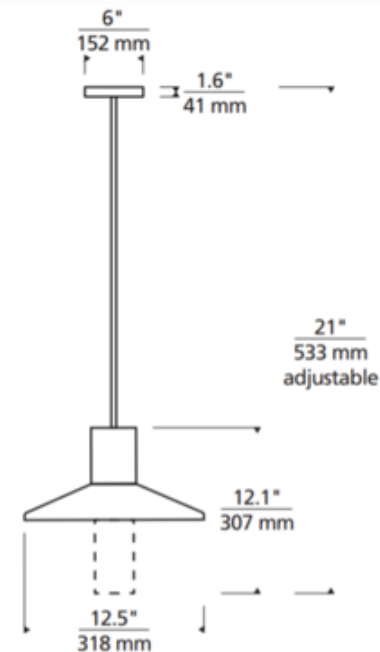

**BRAND**

Visual Comfort Modern

**DESCRIPTION**

The Ash Outdoor Clear Dome Pendant is a modern take on the classic industrial-style light fixture. Features a sleek metal shade and clear diffuser creating diffused light from under the shade. Made of aluminum in marine-grade powder coat finish Bronze or Charcoal with impact-resistant UV stabilized acrylic lens. Includes 8 watt, 120 volt 2700K or 3000K color temperature LED module, 90CRI, 400 lumens. 70,000 hour average lamp life. Universal 120-277V with integral transient 2.5kV surge protection driver. ETL listed. Title 24 compliant. IP65 rated for wet locations. 5 year warranty. Symmetric light distribution. 12.5 inch diameter x 8 inch height x 45.6 inch overall length. Dimmable with a low voltage electronic or 0-10V dimmer, sold separately.

Shown in: Bronze / Clear Lens

<b>SHADE COLOR</b>	Clear Lens
<b>BODY FINISH</b>	Bronze
<b>WATTAGE</b>	8W
<b>DIMMER</b>	Low Voltage Electronic
<b>DIMENSIONS</b>	12.5"W x 8"H
<b>INTEGRATED LED MODULE</b>	
<b>LAMP</b>	1 x LED/8W/120-277V LED

*Technical Information*

<b>LUMINOUS FLUX</b>	400 lumens
<b>LUMENS/WATT</b>	50.00
<b>LAMP COLOR</b>	2700K
<b>COLOR RENDERING</b>	90 CRI

**SPEC #** TLG604343

COMPANY

PROJECT

FIXTURE TYPE

APPROVED BY

DATE