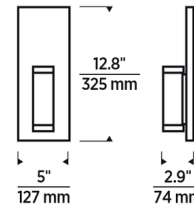

By Visual Comfort Modern

Description

The Dobson II Wall Sconce adds a sleek, modern touch to your space. Its clean cylindrical body is set against a minimal rectangular backplate, and is capped at both ends with clear optic crystal elements that shine bright as LED light passes through. This fixture provides an uplight and downlight, ideal for illuminating hallways, foyers and bedrooms. 120V: TRIAC and ELV dimmable. 277V: 0-10V dimmable. Note: The Chrome finish is not available in 120V.

Shown in matte black / crystal

Specifications

COLOR	Crystal
BODY FINISH	Matte Black
WATTAGE	12.5W
DIMMER	Low Voltage Electronic
DIMENSIONS	5"W x 12.8"H x 2.9"D
INTEGRATED LED MODULE	2 x LED/6.25W/120V LED
COUNTRY OF ORIGIN	China