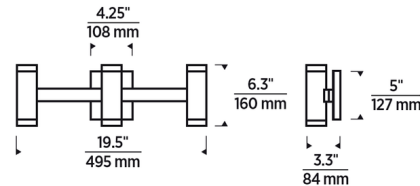

CLICK TO VIEW PRODUCT

Notes: