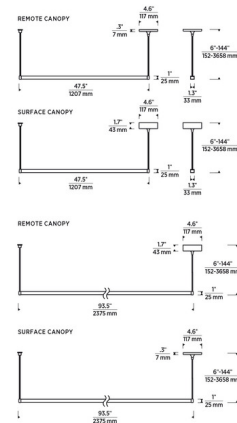

Specifications

COLOR	Prismatic
BODY FINISH	Anodized Black
WATTAGE	25.2W
DIMMER	Low Voltage Electronic
DIMENSIONS	47.5"L x 1.3"W x 1"H
INTEGRATED LED MODULE	1 x LED/25.2W/120V LED
COUNTRY OF ORIGIN	China

Technical Information

PRODUCT DIMENSIONS	Cable Length: 72"
LAMP LIFE	30000 hours
COLOR RENDERING	90 CRI
LAMP COLOR	2700K
LUMENS/WATT	51.83
LUMINOUS FLUX	1306 lumens

Shown in anodized black / prismatic

CLICK TO VIEW PRODUCT