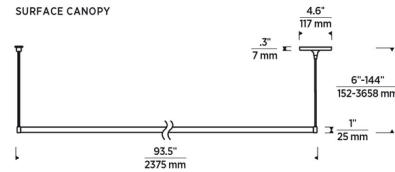

CLICK TO VIEW PRODUCT

Notes: