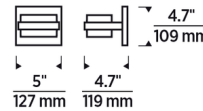

CLICK TO VIEW PRODUCT

Notes: