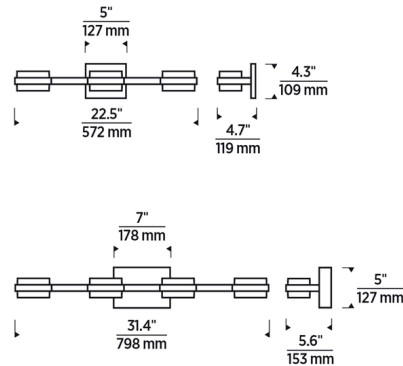

Lightology

lightology.com
866-954-4489
07-11-26

Project: _____

Company: _____

Location: _____ Fixture Type: _____

SPEC #: **TLG604478**

Approved On: _____ Approved By: _____

Kamden Bathroom Vanity Light 120V

By Visual Comfort Modern

Description

The Kamden Bathroom Vanity Light features two ultra-clean acrylic square shades that are hand polished then mounted in a die-cast metal frame available in Satin Nickel or Chrome finish.

Specifications

COLOR . . . . . Clear
BODY FINISH . . . . . Chrome
WATTAGE 25W
DIMMER . . . . . Low Voltage Electronic
DIMENSIONS . . . . . 22.5"W x 4.3"H x 4.7"D
INTEGRATED LED MODULE . . . . . 3 x LED/8.33W/120V LED
COUNTRY OF ORIGIN . . . . . China

Technical Information

LAMP LIFE . . . . . 50000 hours
COLOR RENDERING . . . . . 90 CRI
LAMP COLOR 3000K
LUMENS/WATT 203.60
LUMINOUS FLUX . . . . . 1696 lumens

Shown in chrome / clear

CLICK TO VIEW PRODUCT

Notes: