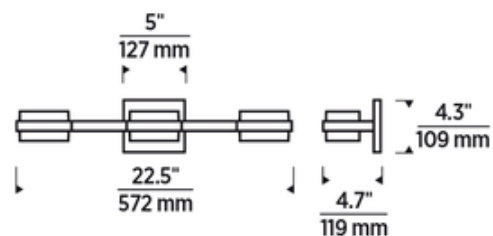

COMPANY

PROJECT

FIXTURE TYPE

APPROVED BY

DATE