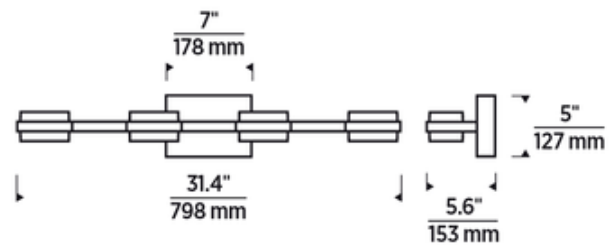

COMPANY

PROJECT

FIXTURE TYPE

APPROVED BY

DATE