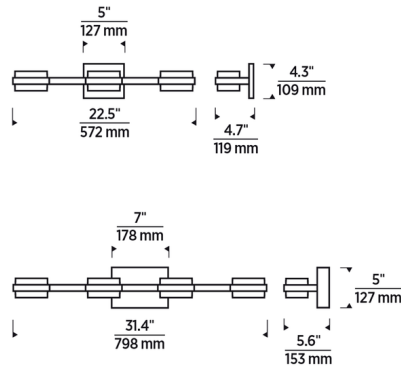

Shown in satin nickel / clear