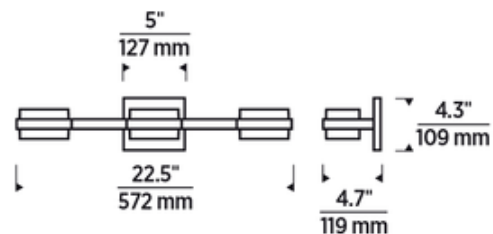

COMPANY	PROJECT	FIXTURE TYPE	APPROVED BY	DATE