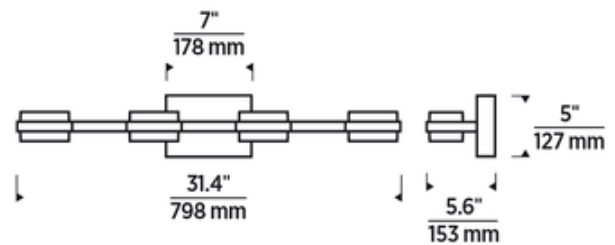

COMPANY	PROJECT	FIXTURE TYPE	APPROVED BY	DATE