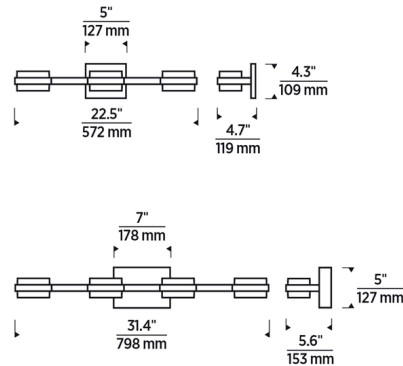

### Specifications

COLOR	Clear
BODY FINISH	Chrome
WATTAGE	41.4W
DIMMER	Low Voltage Electronic
DIMENSIONS	31.4"W x 5"H x 5.6"D
INTEGRATED LED MODULE	4 x LED/10.35W/120V LED
COUNTRY OF ORIGIN	China