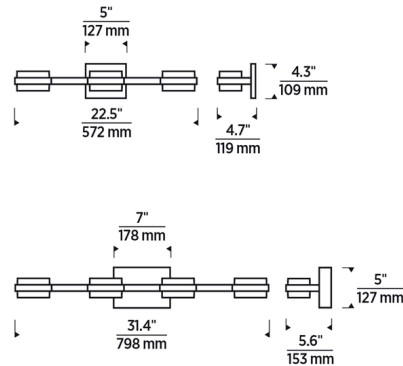

Lightology

lightology.com
866-954-4489
05-20-26

Project: _____

Company: _____

Location: _____ Fixture Type: _____

SPEC #: **TLG604484**

Approved On: _____ Approved By: _____

Kamden Bathroom Vanity Light 120V

By Visual Comfort Modern

Description

The Kamden Bathroom Vanity Light 120V showcases sleek glass rectangular shades set in a die cast metal frame, updating your space with fresh modern style. LEDs shine through the glass to provide bright ambient illumination. TRIAC and ELV dimmable.

Specifications

COLOR . . . . . Clear
BODY FINISH . . . . . Chrome
WATTAGE 41.4W
DIMMER . . . . . Low Voltage Electronic
DIMENSIONS . . . . . 31.4"W x 5"H x 5.6"D
INTEGRATED LED MODULE . . . . . 4 x LED/10.35W/120V LED
COUNTRY OF ORIGIN . . . . . China

Technical Information

LAMP LIFE . . . . . 50000 hours
COLOR RENDERING . . . . . 90 CRI
LAMP COLOR 3000K
LUMENS/WATT 343.00
LUMINOUS FLUX . . . . . 3550 lumens

Shown in chrome / clear

CLICK TO VIEW PRODUCT

Notes: